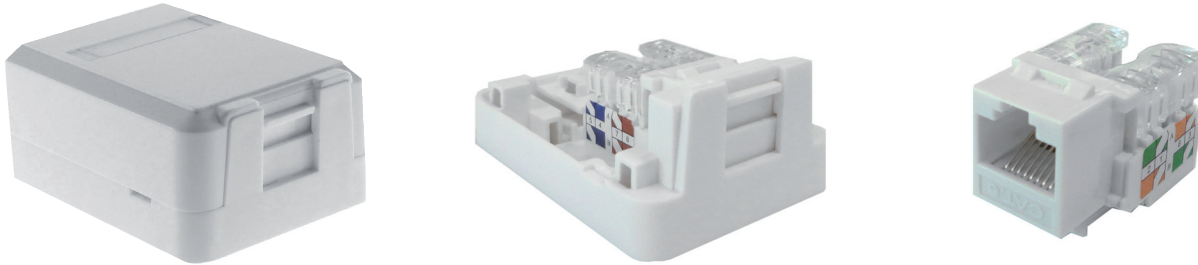

RJ45 telephone and data terminal. Cat6. 1 port

MODEL	CTR-146
REF.	8299
Dimensions	60 x 42 x 26 mm
Number of inputs	1x Ø6 mm
Thickness	0,5 mm
Connector type	Keystone RJ45 Cat6
Colour	White (RAL9010)
Wall mounting	2 screws x M3
Nylon cable ties	1 unit 1x60 mm
Adhesive	1 unit 30x50 mm

- Surface-mounted telephone and data terminal box for workstation. Model with 1 RJ45 port with dust cover.
- It has all the necessary accessories for a correct fixing to the wall.
Keystone RJ45 Cat6 included.